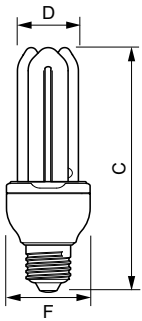

ESSENTIAL

Order product name	UAE Essential 18W CDL E27 1CT/12	Material Nr. (12NC)	929689117006
EAN/UPC - Product	8718696409022	Net Weight (Piece)	0.065 kg
Order code	929689117006		
Numerator - Quantity Per Pack	1		
Numerator - Packs per outer box	12		

Dimensional drawing

Product	D (max)	C (max)	F (max)
UAE Essential 18W CDL E27 1CT/12	36.0 mm	143 mm	48.4 mm

ESSENG Erp 18W CDL E27 220-240V 50/60Hz